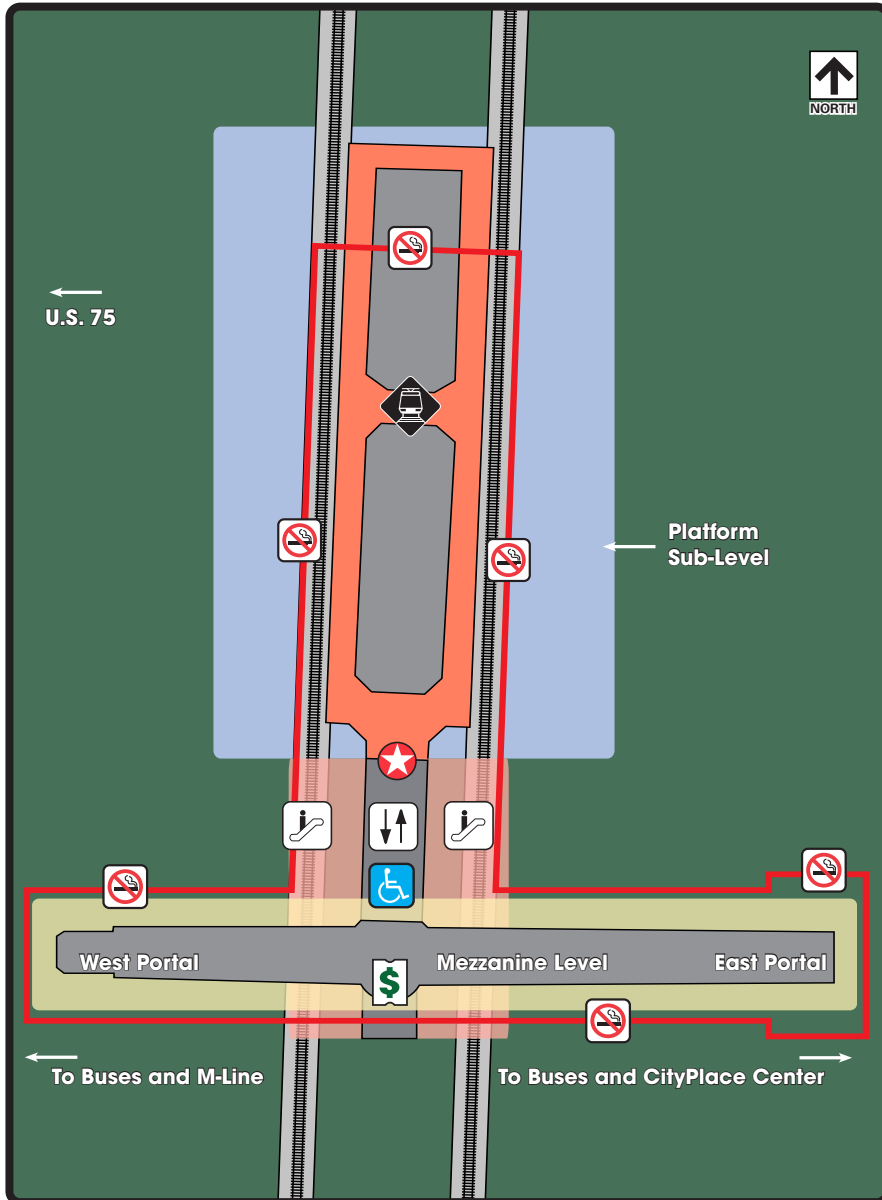

# CITYPLACE/UPTOWN STATION

### Legend

- You are here
- Rail Station Platform
- Bus Departures
- Ticket Vending Machine
- Stairs
- Escalator
- Elevator
- Accessible
- M-Line Trolley
- No Smoking Areas (Outlined in RED)

### Where to Board Bus

- 1** 23 JB Jackson/MLK Station
- 2** 23 SWMD Parkland, 237 Addison Transit Center, Rail Disruption Shuttle, Paratransit
- 3** 237 Downtown Dallas, Rail Disruption Shuttle, Paratransit